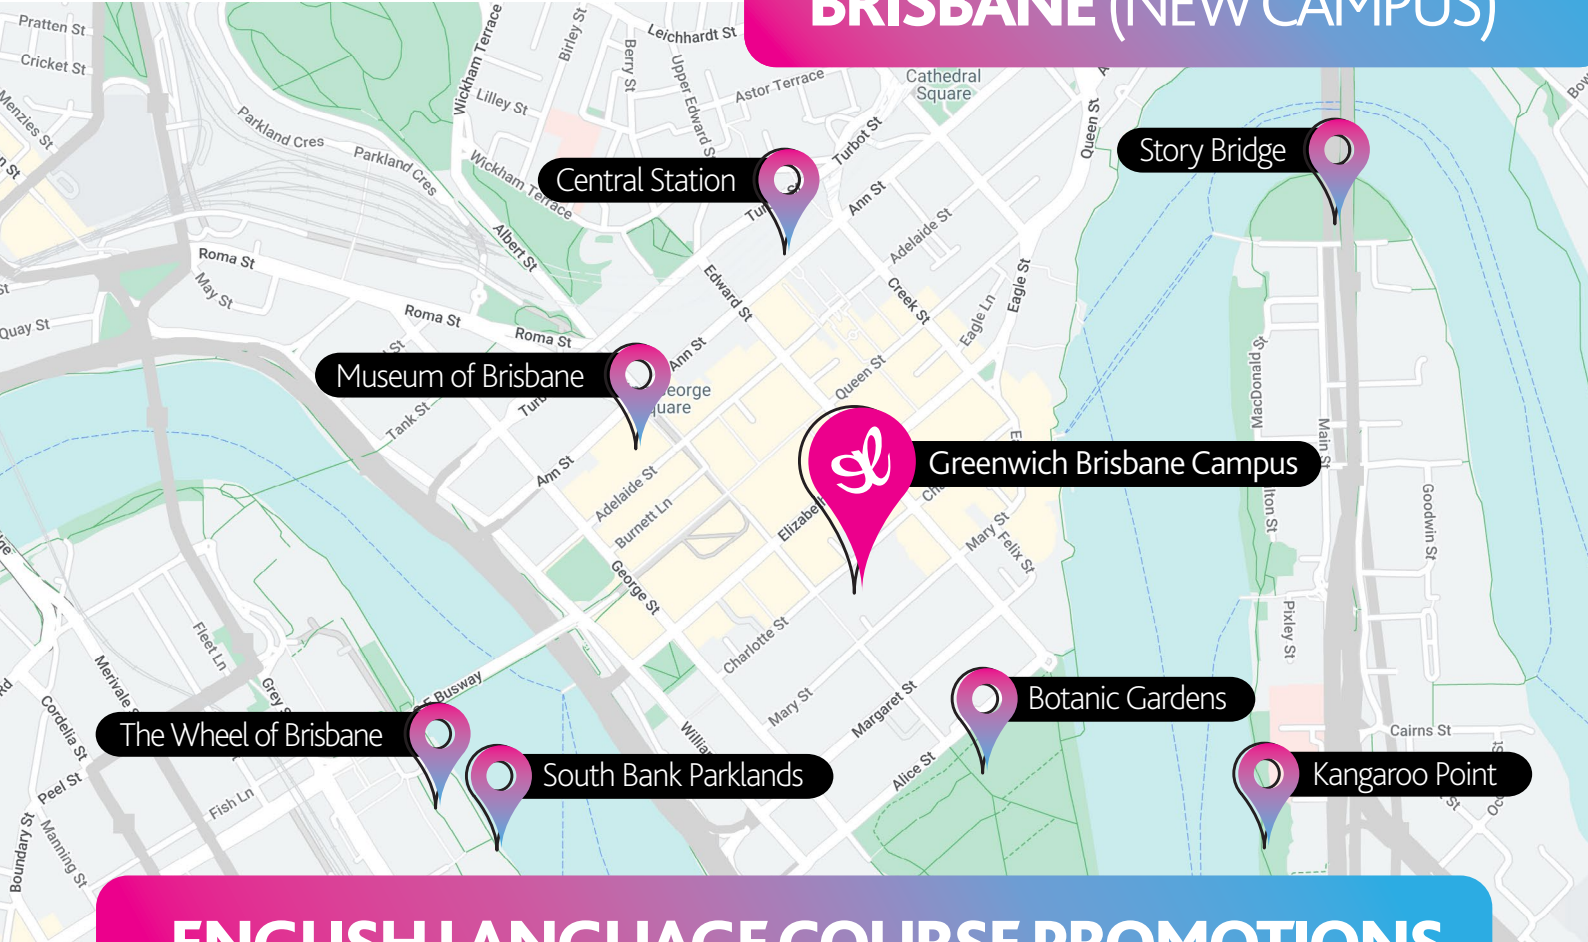

BRISBANE (NEW CAMPUS)

ENGLISH LANGUAGE COURSE PROMOTIONS

DAY COURSE

Monday - Friday
(9:00 am - 3:00 pm)

1-23 weeks

\$245 per week

24+ weeks

\$240 per week